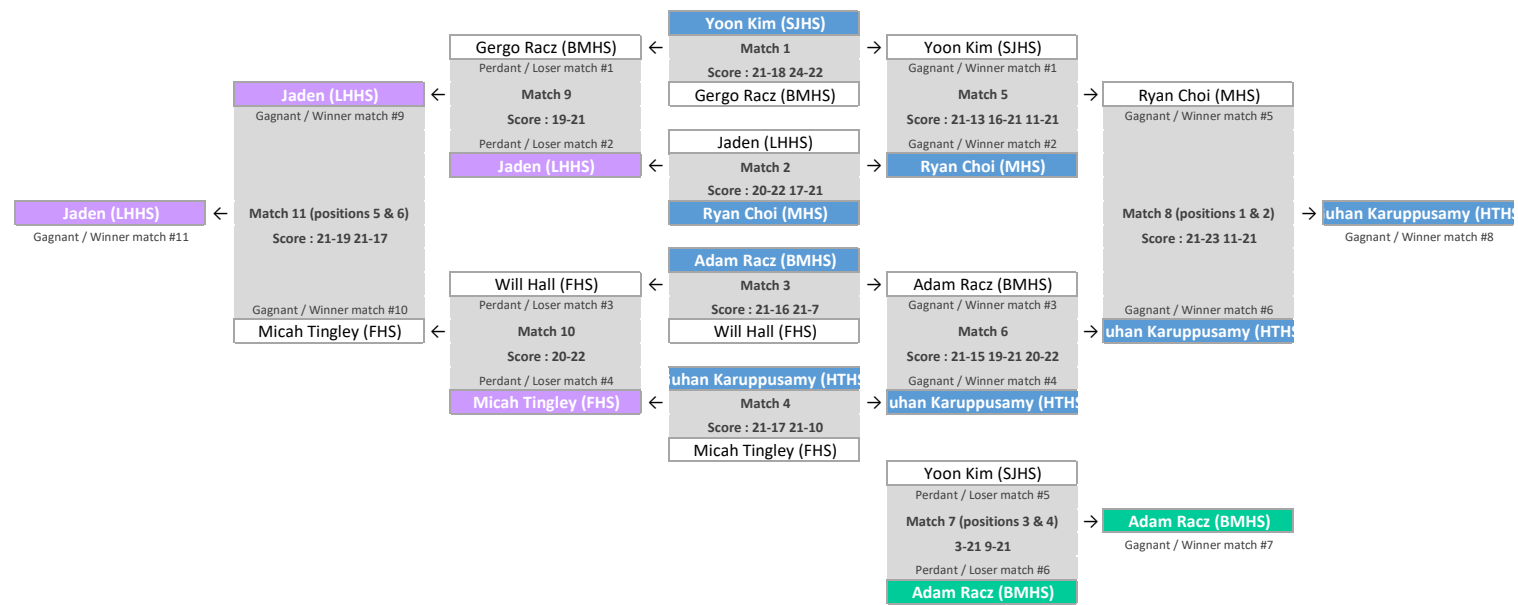

Provinciaux ASINB 2022 NBIAA Provincials | Senior | Simple masculin / Boys Singles

Classement / Ranking				
Pos.	Région / Region	Nom / Name	École / School	Nom et école / Name & school
1	Sud-Ouest / Southwest	Yoon Kim	SJHS	Yoon Kim (SJHS)
2	Sud-Ouest / Southwest	Micah Tingley	FHS	Micah Tingley (FHS)
3	Sud-Ouest / Southwest	Jaden	LHHS	Jaden (LHHS)
4	Sud-Ouest / Southwest	Will Hall	FHS	Will Hall (FHS)
1	Nord-Est / Northeast	Adam Racz	BMHS	Adam Racz (BMHS)
2	Nord-Est / Northeast	Ryan Choi	MHS	Ryan Choi (MHS)
3	Nord-Est / Northeast	Guhan Karuppusamy	HTHS	Guhan Karuppusamy (HTHS)
4	Nord-Est / Northeast	Gergo Racz	BMHS	Gergo Racz (BMHS)

Pointage / Score			
Pos.	Nom / Name	Points	École / School
1	Guhan Karuppusamy (HTHS)	7	HTHS
2	Ryan Choi (MHS)	5	MHS
3	Adam Racz (BMHS)	3	BMHS
4	Yoon Kim (SJHS)	1.5	SJHS
5	Jaden (LHHS)	1	LHHS
6	Micah Tingley (FHS)	0.5	FHS